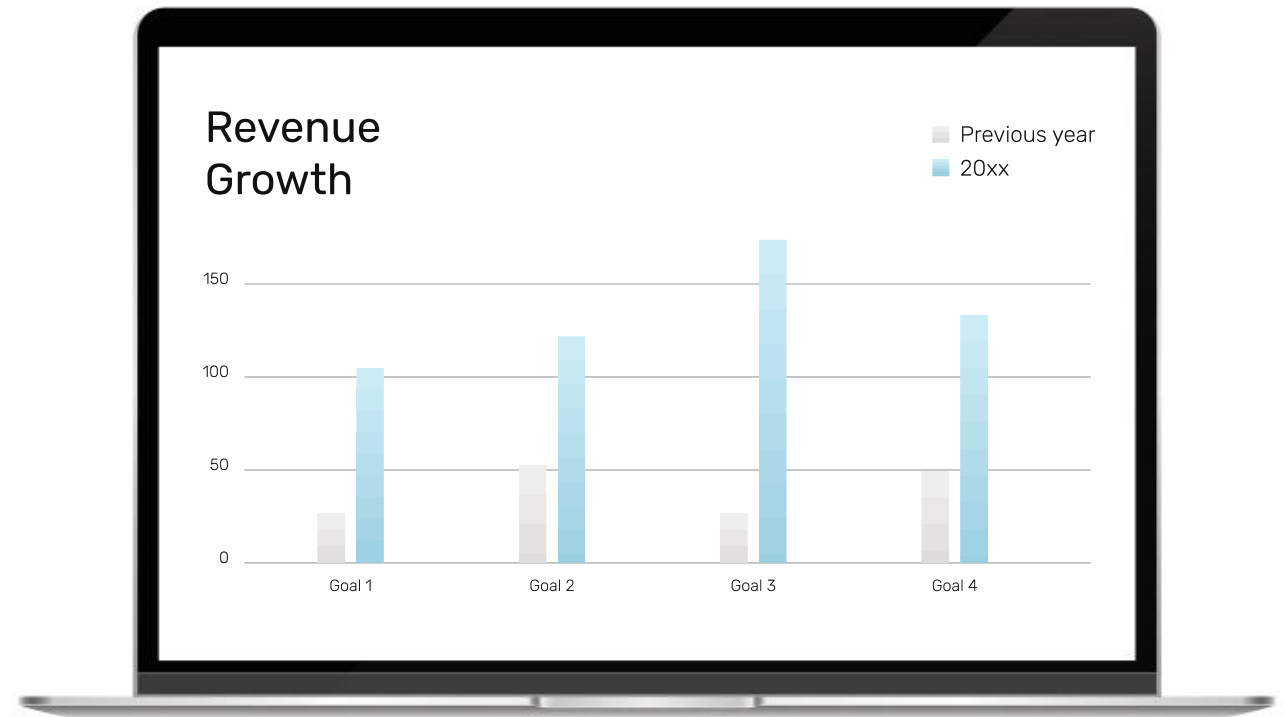

WHY PSI

Property Shop Investment (PSI)

Founded on the principles of trust, transparency, and customer-centricity, PSI has built a solid reputation for delivering high-quality services and creating value in the real estate market.

Our professional team combines deep market knowledge with cutting-edge technology to ensure a seamless and rewarding real estate experience.