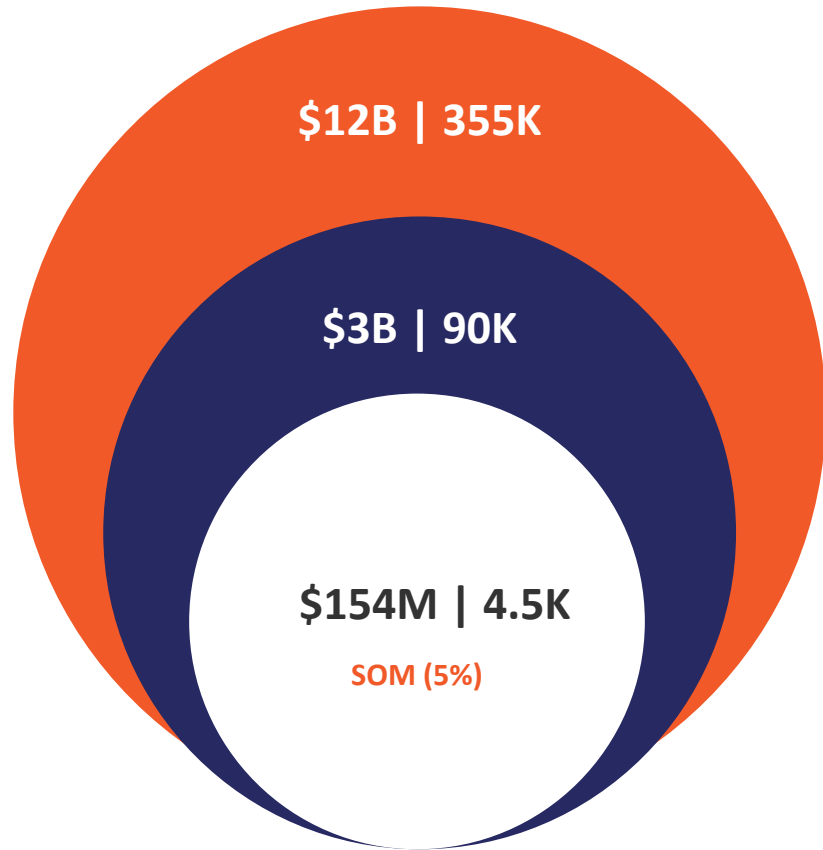

LISTING

AUTONOMOUS ROBOTICS INTEGRATION

Lorem ipsum dolor sit amet consectetur adipiscing elit, sed diam nonummy nibh

AI-DRIVEN VISUAL INTELLIGENCE

Lorem ipsum dolor sit amet consectetur adipiscing elit, sed diam nonummy nibh

FULL ASSET VISIBILITY

Lorem ipsum dolor sit amet consectetur adipiscing elit, sed diam nonummy nibh

SINGLE SOURCE OF TRUTH

Lorem ipsum dolor sit amet consectetur adipiscing elit, sed diam nonummy nibh

AUTONOMOUS ROBOTICS INTEGRATION

Lorem ipsum dolor sit amet consectetur adipiscing elit, sed diam nonummy nibh

AI-DRIVEN VISUAL INTELLIGENCE

Lorem ipsum dolor sit amet consectetur adipiscing elit, sed diam nonummy nibh

FULL ASSET VISIBILITY

Lorem ipsum dolor sit amet consectetur adipiscing elit, sed diam nonummy nibh

SINGLE SOURCE OF TRUTH

Lorem ipsum dolor sit amet consectetur adipiscing elit, sed diam nonummy nibh